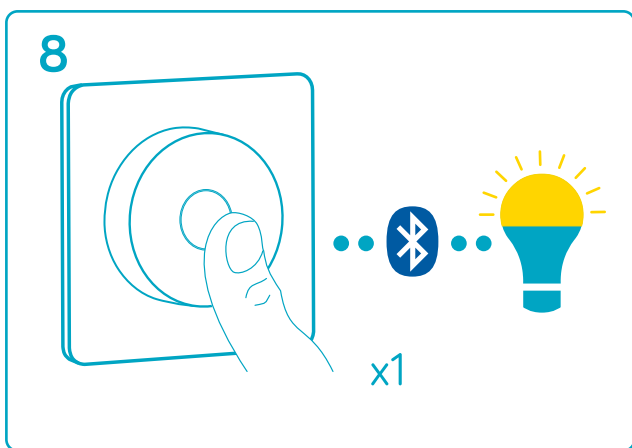

SMART DIMMER SWITCH & REMOTE CONTROL

780012

Surface mounting

- ON/ OFF Function
Fonction Marche/Arrêt
- Adjustable brightness
Luminosité réglable
- Bluetooth Smart (4.0 LE)
- DC 3V CR2450 (include)
- 80 mm x 80 mm
- 88 g / 3.1 oz
- 10 m / 30 ft
- Firmware upgrade
Mise à jour

Other BeeWi Smart Home devices :

www.bee-wi.com

Battery installation

Pairing

Use