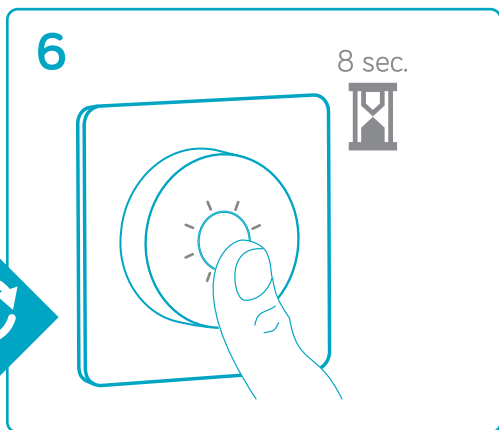

SMART DIMMER SWITCH & REMOTE CONTROL

780012

Surface mounting

- ON/ OFF Function
Fonction Marche/Arrêt
- Adjustable brightness
Luminosité réglable
- Bluetooth Smart (4.0 LE)
- DC 3V CR2450 (include)
- 80 mm x 80 mm
- 88 g / 3.1 oz
- 10 m / 30 ft
- Firmware upgrade
Mise à jour

Other BeeWi Smart Home devices :

www.bee-wi.com

Battery installation

Pairing

Use